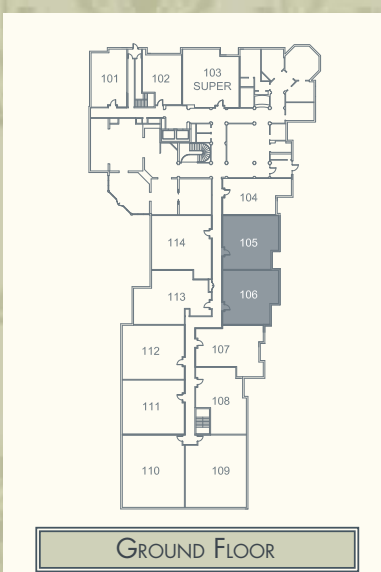

Persano

TWO BEDROOM

1,025 - 1,035 Sq.Ft

Suites

105, 106, 207, 208

307, 308, 407, 408

Prices and specifications subject to change without notice. E & O.E. The area of any unit is stated herein is approximate only. Actual usable area may vary from stated or represented floor area or gross floor area and the extent of the actual or useable living space or net floor area within the confines of a unit may vary from any represented square footage or floor area measurements made by or on behalf of the vendor. For more information for calculating the floor area of any unit, reference should be made to Builder Bulletin No. 22 published by Tarion 04/21/09