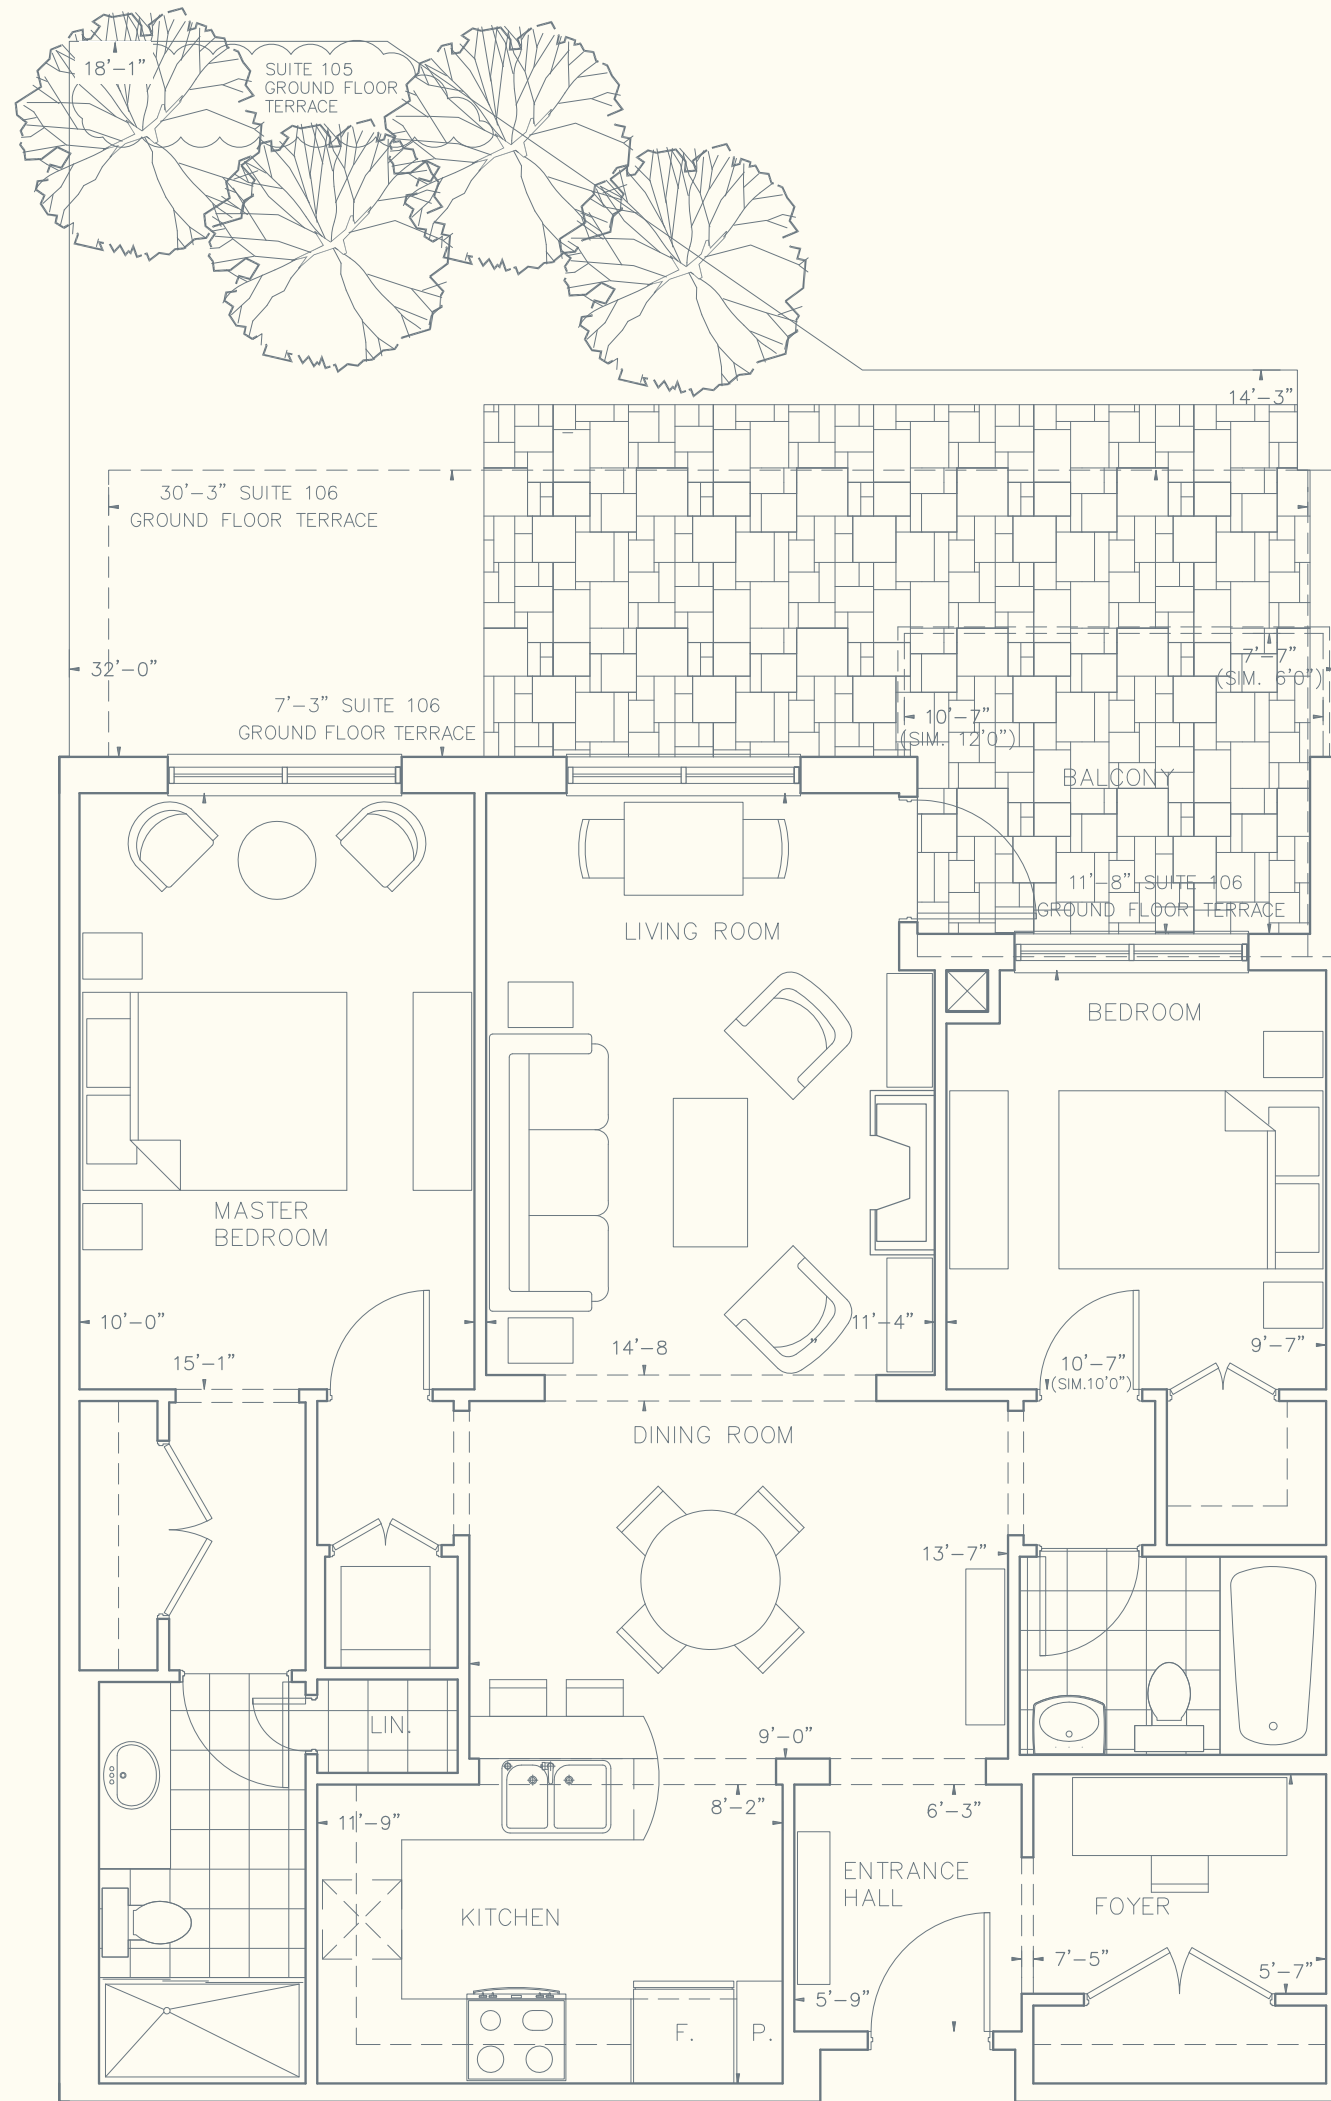

Persano

TWO BEDROOM

1,025 - 1,035 Sq.Ft

Suites

105, 106, 207, 208

307, 308, 407, 408

Prices and specifications subject to change without notice. E & O.E. The area of any unit is stated herein is approximate only. Actual usable area may vary from stated or represented floor area or gross floor area and the extent of the actual or useable living space or net floor area within the confines of a unit may vary from any represented square footage or floor area measurements made by or on behalf of the vendor. For more information for calculating the floor area of any unit, reference should be made to Builder Bulletin No. 22 published by Tarion 04/21/09