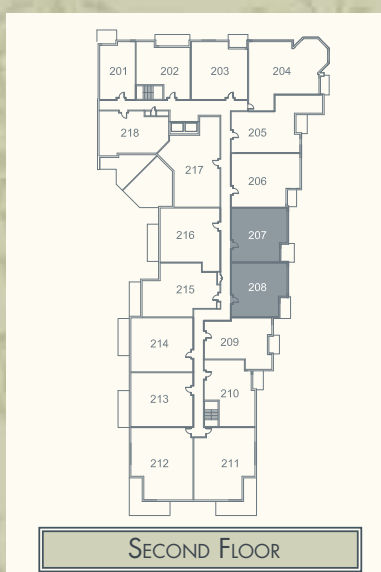

Persano

TWO BEDROOM

1,025 - 1,035 Sq.Ft

Suites

105, 106, 207, 208

307, 308, 407, 408

Prices and specifications subject to change without notice. E & O.E. The area of any unit is stated herein is approximate only. Actual usable area may vary from stated or represented floor area or gross floor area and the extent of the actual or useable living space or net floor area within the confines of a unit may vary from any represented square footage or floor area measurements made by or on behalf of the vendor. For more information for calculating the floor area of any unit, reference should be made to Builder Bulletin No. 22 published by Tarion 04/21/09