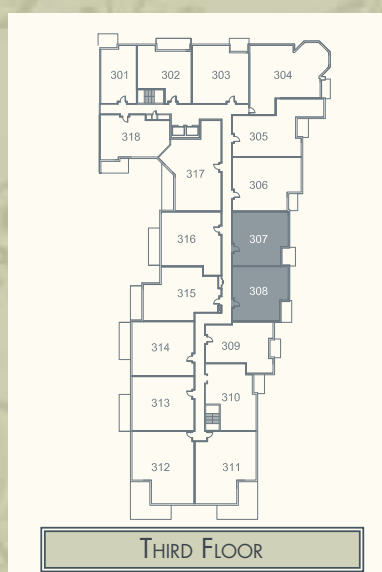

Persano

TWO BEDROOM

1,025 - 1,035 Sq.Ft

Suites

105, 106, 207, 208

307, 308, 407, 408

Prices and specifications subject to change without notice. E & O.E. The area of any unit is stated herein is approximate only. Actual usable area may vary from stated or represented floor area or gross floor area and the extent of the actual or useable living space or net floor area within the confines of a unit may vary from any represented square footage or floor area measurements made by or on behalf of the vendor. For more information for calculating the floor area of any unit, reference should be made to Builder Bulletin No. 22 published by Tarion 04/21/09