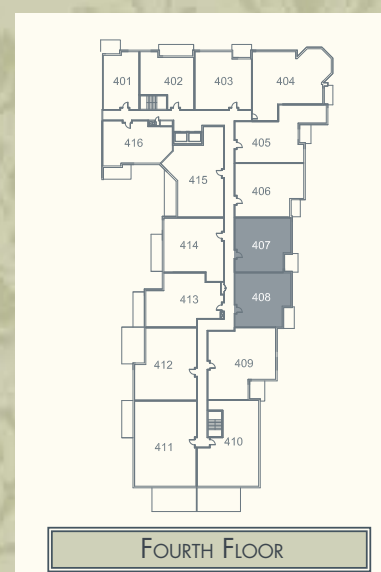

Persano

TWO BEDROOM

1,025 - 1,035 Sq.Ft

Suites

105, 106, 207, 208

307, 308, 407, 408

Prices and specifications subject to change without notice. E & O.E. The area of any unit is stated herein is approximate only. Actual usable area may vary from stated or represented floor area or gross floor area and the extent of the actual or useable living space or net floor area within the confines of a unit may vary from any represented square footage or floor area measurements made by or on behalf of the vendor. For more information for calculating the floor area of any unit, reference should be made to Builder Bulletin No. 22 published by Tarion 04/21/09